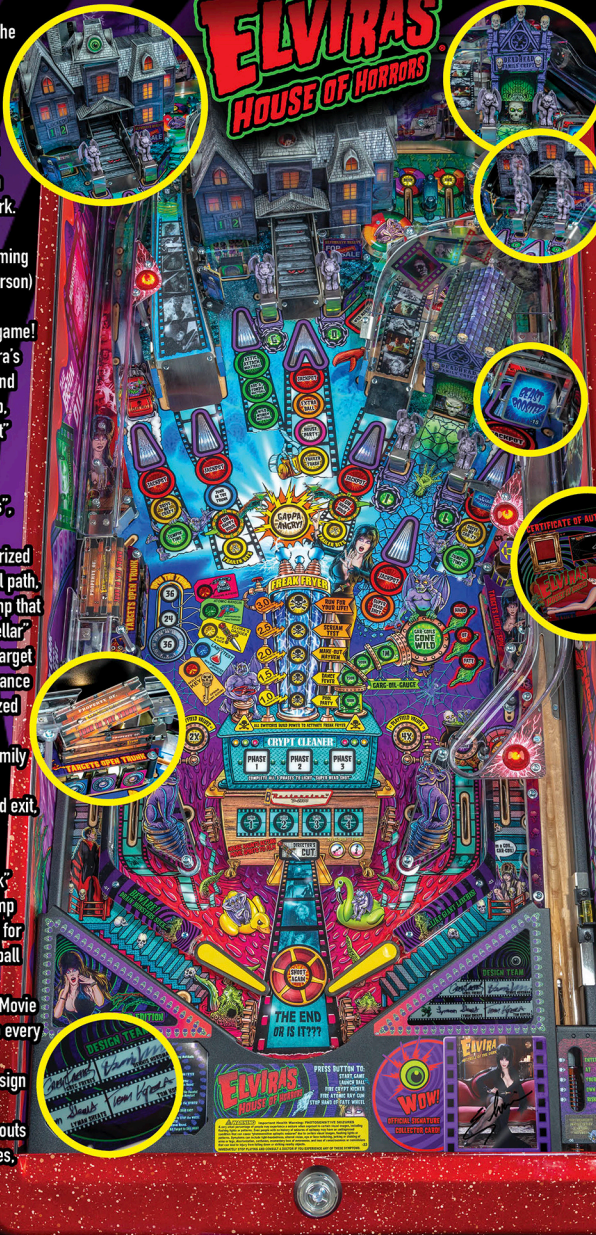

ELVIRA'S HOUSE OF HORRORS

SIGNATURE EDITION

DIMENSIONS:

BOXED: H:56" • W:31" UNBOXED: H:75.5" • W:27"
D:31" • 280 LBS D:55" • 250 LBS

THE ELVIRA'S HOUSE OF HORRORS SIGNATURE EDITION SHOWN.
GAME SUBJECT TO CHANGE.

TM & © 2019 QUEEN "B" PRODUCTIONS.
ALL RIGHTS RESERVED.

WWW.STERNPINBALL.COM

MAIN ATTRACTIONS

- The taunting is over and the haunting begins. Elvira's House of Horrors immerses players in this fun, campy B-movie universe filled with all of the humor expected from Elvira, Mistress of the Dark.
- Custom speech and, in a pinball first, exclusive filming of Elvira (Cassandra Peterson) for custom video scenes featured throughout the game!
- Soundtrack includes Elvira's signature theme music and licensed music for "Jump, Jive, an' Wail" and "Shout"

GAME FEATURES

- Elvira's "House of Horrors", an interactive haunted mansion features a motorized diverter that changes ball path, a front door entrance ramp that can pivot up to reveal "cellar" shot, a gravestone drop target guarding the garage entrance for ball locks and motorized spinning attic turret
- Interactive "Deadhead Family Crypt" features a unique entrance, an underground exit, and a Custom Sculpted Deadhead Bash Toy
- Elvira's "Junk in the Trunk" toy located on the left ramp pops open, locking balls for game features and multiball action
- "Make your own dang B-Movie trailer" feature, unique to every game play experience
- Game Autographed by design team
- Custom speech and call-outs by the man of many voices, Tim Kitzrow

ELVIRA'S HOUSE OF HORRORS

GAME FEATURES CONT.

- 4 interactive mechanical kinetic Jumpin' Gar-Goil stand-up targets activate Gar-Goil game features
- Beast Booster opto spinner
- Illuminated Elvira themed mirrored backglass with stunning and distinctive high definition hand-drawn art & exclusive inside art blades by Greg Freres
- 3 pop bumpers
- High definition anti-reflection pinball glass
- Shaker Motor