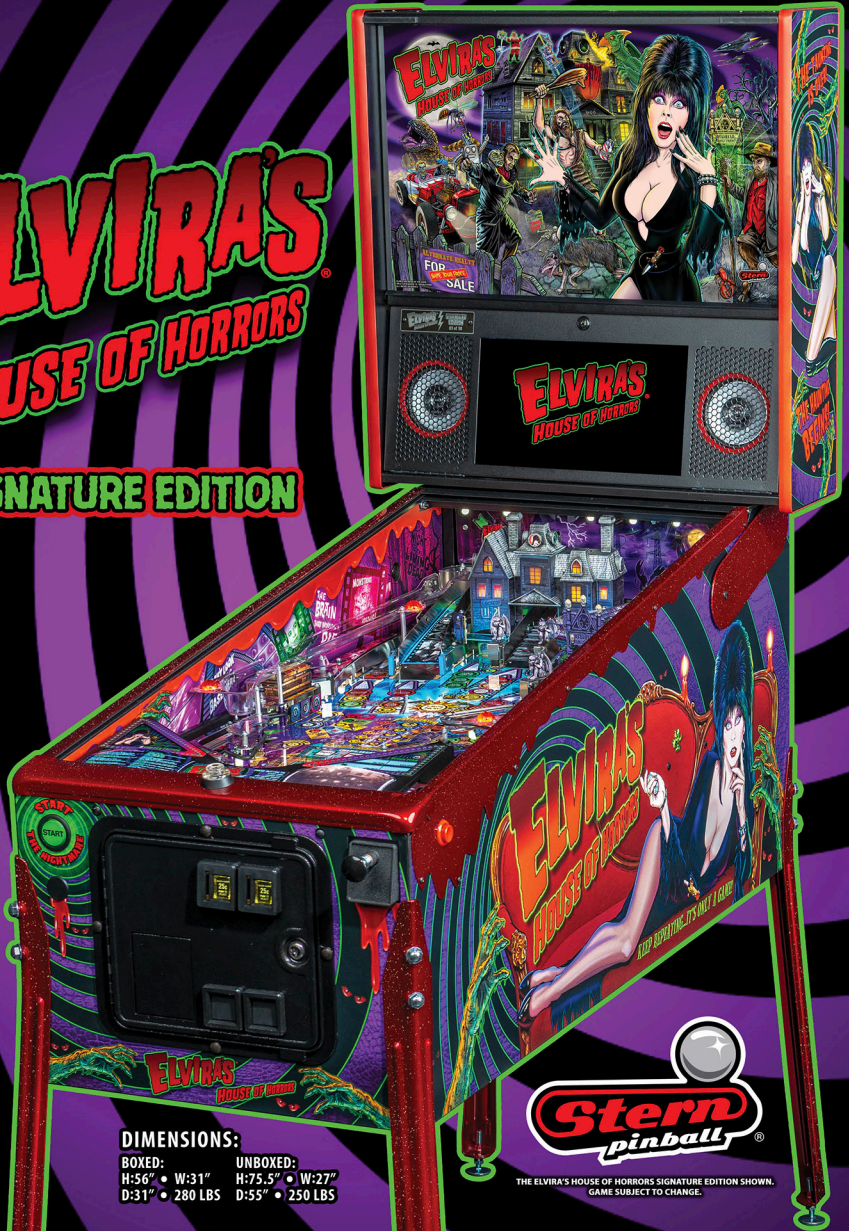

ELVIRA'S HOUSE OF HORRORS

SIGNATURE EDITION

DIMENSIONS:

BOXED: H:56" • W:31" UNBOXED: H:75.5" • W:27"
D:31" • 280 LBS D:55" • 250 LBS