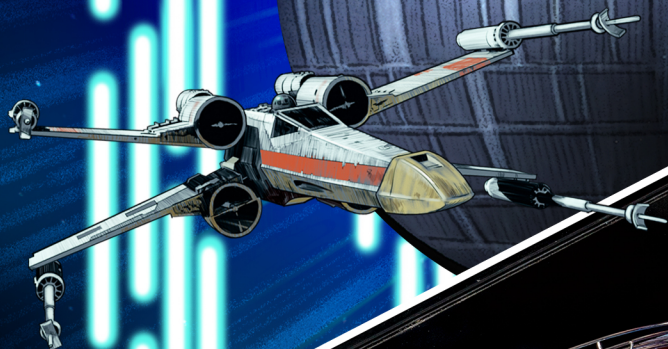

STAR WARS

www.STERNPINBALL.com

PIN

BY STERN PINBALL

DIMENSIONS:

BOXED: H: 56" • W: 31" • D: 31" • 280 LBS
UNBOXED H: 70" • W: 28" • D: 53" • 220 LBS

© & TM LUCASFILM LTD.

STAR WARS

www.STERNPINBALL.com

PIN

BY STERN PINBALL

MAIN ATTRACTIONS

- Genuine Stern Pinball gameplay featuring sounds, music, and video based on the original film trilogy
- Commercial-quality flippers, 3 pop bumpers, slingshots, metal ramps and rails, 3 drop targets, opto spinner, ball locks, LCD display

ADDITIONAL FEATURES

- 2 steel ramps: the left ramp launches the ball into the interactive molded Death Star
- Traditional full size translite
- HD LCD display for game scores, movie clips and animations
- Color changing LED playfield lights
- Pinball plunger and auto-launch feature

GAME FEATURES

- Spell F-O-R-C-E to assemble the Rebels and increase your score in the battle to destroy the Death Star
- 3D molded TIE fighter and Death Star
- 4 unique multiballs
- Complete missions including Princess Leia, Han Solo, Luke Skywalker, and R2-D2
- Iconic lines from the original trilogy characters
- R2-D2 ball lock creates "steal your opponent's multiball" strategy in multi-player games
- Passive R2-D2 two ball lock feature enables R2-D2 multiball with Add-A-Ball target