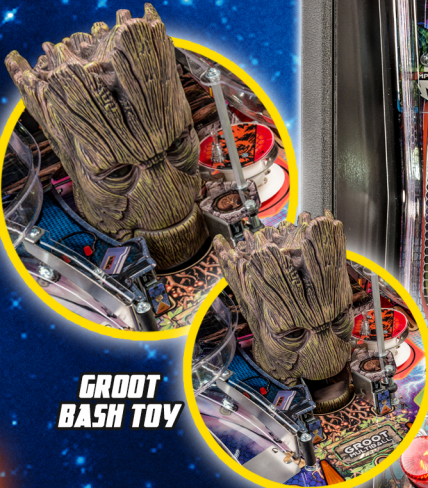

### DIMENSIONS:

<b>BOXED:</b>	<b>UNBOXED:</b>
H:56" · W:31"	H:75.5" · W:27"
D:31" · 280 LBS	D:55" · 250 LBS

**STERN PINBALL, INC. · 2001 LUNT AVE.  
ELK GROVE VILLAGE, IL 60007 · 708-345-7700**

**MARVEL**  
MARVEL.COM  
© MARVEL

# MAIN ATTRACTIONS

- Original Score Music and Other Pieces Composed by Ken Hale
- Hand-Drawn Art by Artist Christopher Franchi

- 8 Interactive Game Play Modes
- HD Video Scenes From the Original Film
- High Fidelity Sound System

# GAME FEATURES

- Groot Bash Toy with Motorized Jaw
- Groot 4 Ball Lock Mechanism

**GROOT BASH TOY**

- One Playfield Magnet to Divert Balls and Create Multiball Chaos
- Guardians of the Galaxy Bar Target
- Ball Scoop Kickback

- 2 Control Gate Divert Mechanisms
- 3 RGB LED Multicolor Pop Bumpers
- 5 Hadron Enforcer and 2 Groot Stand-Up Targets
- 4 Flashing LED Ramp Mini Mars Domes

MARVEL