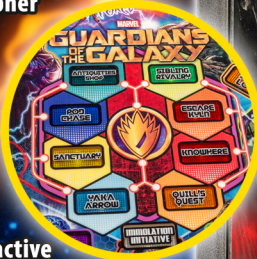

### DIMENSIONS:

<b>BOXED:</b>	<b>UNBOXED:</b>
H:56" · W:31"	H:75.5" · W:27"
D:31" · 280 LBS	D:55" · 250 LBS

**STERN PINBALL, INC. · 2001 LUNT AVE.  
ELK GROVE VILLAGE, IL 60007 · 708-345-7700**

**MARVEL**  
MARVEL.COM  
© MARVEL

GUARDIANS OF THE GALAXY PRO MODEL SHOWN.  
GAME SUBJECT TO CHANGE.

# MAIN ATTRACTIONS

- Original Score Music and Other Pieces Composed by Ken Hale
- Hand-Drawn Art by Artist Christopher Franchi

- 8 Interactive Game Play Modes
- HD Video Scenes From the Original Film
- High Fidelity Sound System